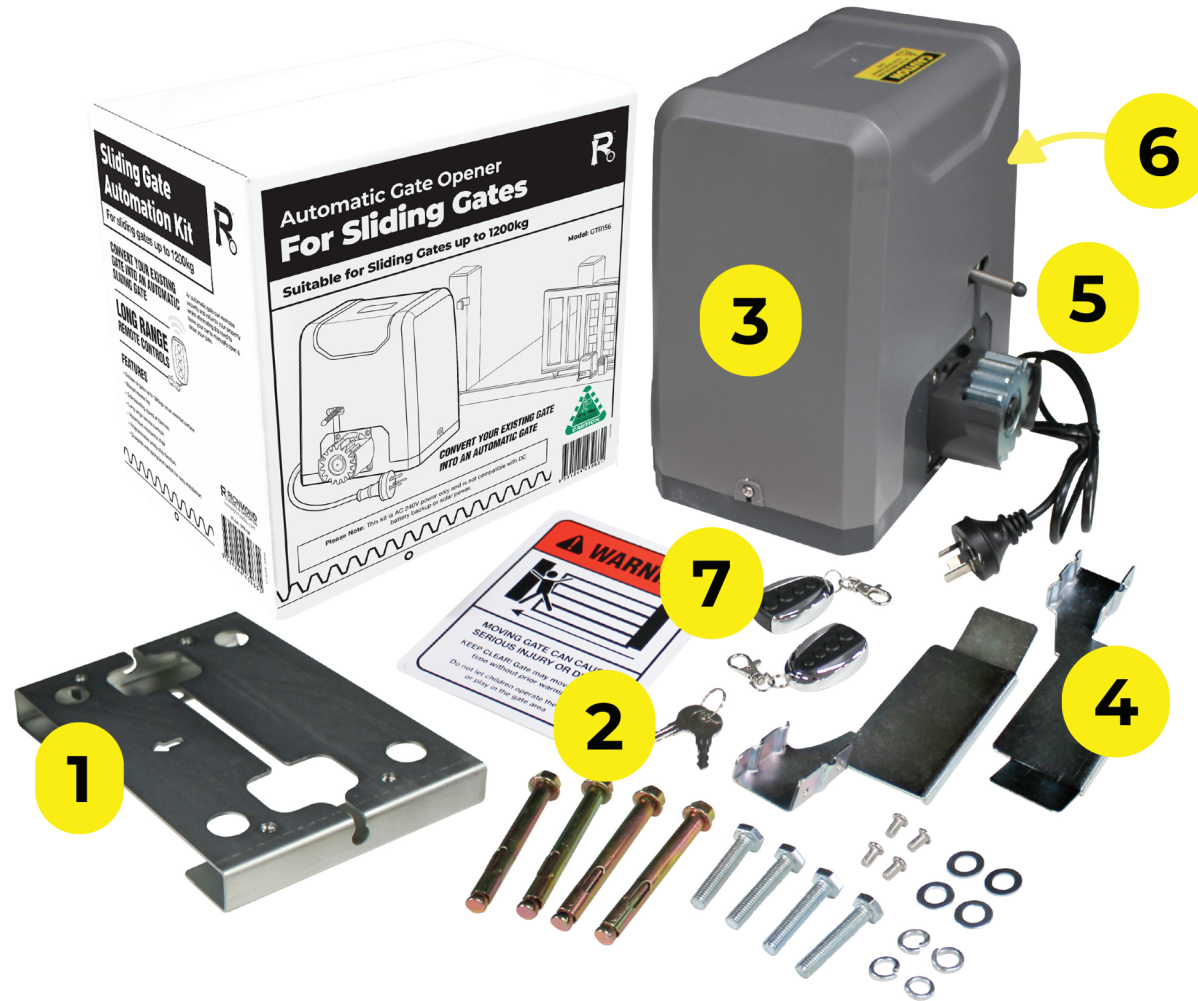

240V AC Powered Sliding Gate Motor (GTR156) Spare Parts

No.	Part No.	Name	No.	Part No.	Name
1	5GTR156SP001	Motor Mounting Plate	5	5GTR207SP003	Spring Switch
2	5GTR156SP002	Manual Release Key	6	5GTR156SP008	Replacement Motor Cover
3	5GTR156SP004	PC Board	7	GTR179	Remote Controls
4	5GTR156SP006	Limit Travel Plate Set			